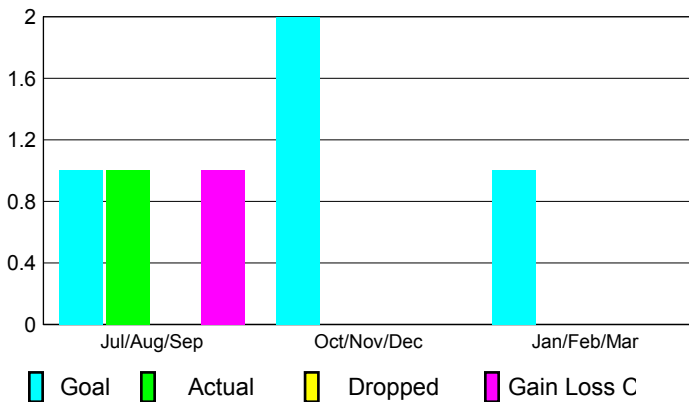

2012-2013 GMT Reports for District (or Undistricted) **District O 2**

GMT: Mr. Pedro Mario Marrello

Location: ARGENTINA

GMT CA: 3

CLUBS

Club Results
2012-2013

Clubs
2011-2012

Month	New Club Goal	Actual New Clubs	Actual Dropped Clubs	Gain/Loss of Clubs	Gain/Loss of Clubs
Jul/Aug/Sep	1	1	0	1	0
Oct/Nov/Dec	2	0	0	0	1
Jan/Feb/Mar	1	0	0	0	1
Totals	4	1	0	1	2

Club Results 2012-2013

Goal, New, Dropped, Gain/Loss

Comparison of Club Gain/Loss

Current Year Compared to the Previous Year

YTD Status Quo Clubs 2012-2013

Status Quo Clubs Compared to Status Quo Members

MEMBERSHIP