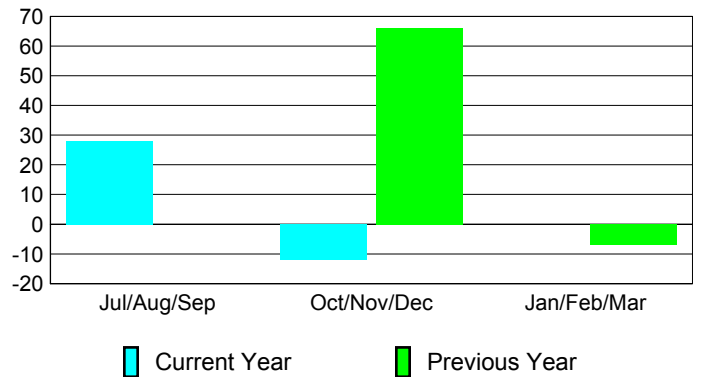

Membership Results
2012-2013

Membership
2011-2012

Month	Net Memb Goal	Actual New Memb	Actual Dropped Memb	Gain/Loss of Memb	Gain/Loss of Memb
Jul/Aug/Sep	30	71	-43	28	0
Oct/Nov/Dec	90	46	-58	-12	66
Jan/Feb/Mar	40	0	0	0	-7
Totals	160	117	-101	16	59

Membership Results 2012-2013

Goal, New, Dropped, Gain/Loss

Comparison of Membership Gain/Loss

Current Year Compared to the Previous Year

Gender Comparison 2012-2013

Jul/Aug/Sep

Oct/Nov/Dec

Jan/Feb/Mar