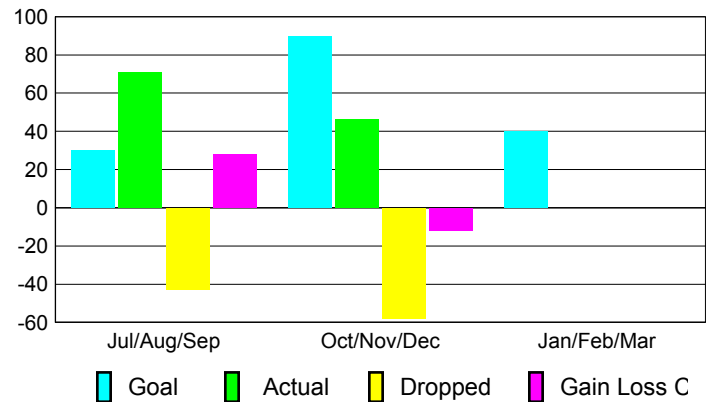

Club Results 2012-2013

Goal, New, Dropped, Gain/Loss

Comparison of Club Gain/Loss

Current Year Compared to the Previous Year

YTD Status Quo Clubs 2012-2013

Status Quo Clubs Compared to Status Quo Members

MEMBERSHIP

Membership Results
2012-2013

Membership
2011-2012

Month	Net Memb Goal	Actual New Memb	Actual Dropped Memb	Gain/Loss of Memb	Gain/Loss of Memb
Jul/Aug/Sep	30	71	-43	28	0
Oct/Nov/Dec	90	46	-58	-12	66
Jan/Feb/Mar	40	0	0	0	-7
Totals	160	117	-101	16	59

Membership Results 2012-2013

Goal, New, Dropped, Gain/Loss

Comparison of Membership Gain/Loss

Current Year Compared to the Previous Year

Gender Comparison 2012-2013

Jul/Aug/Sep

Oct/Nov/Dec

Jan/Feb/Mar