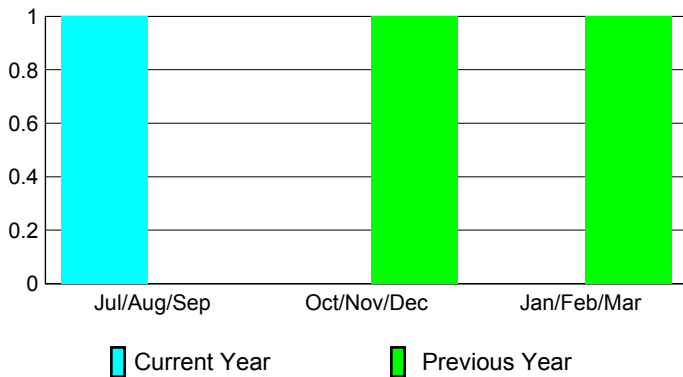

2012-2013 GMT Reports for District (or Undistricted) **District O 2**

GMT: Mr. Pedro Mario Marrello

Location: ARGENTINA

GMT CA: 3

CLUBS

Club Results
2012-2013

Clubs
2011-2012

Month	New Club Goal	Actual New Clubs	Actual Dropped Clubs	Gain/Loss of Clubs	Gain/Loss of Clubs
Jul/Aug/Sep	1	1	0	1	0
Oct/Nov/Dec	2	0	0	0	1
Jan/Feb/Mar	1	0	0	0	1
Totals	4	1	0	1	2

Club Results 2012-2013

Goal, New, Dropped, Gain/Loss

Comparison of Club Gain/Loss

Current Year Compared to the Previous Year

YTD Status Quo Clubs 2012-2013

Status Quo Clubs Compared to Status Quo Members

MEMBERSHIP